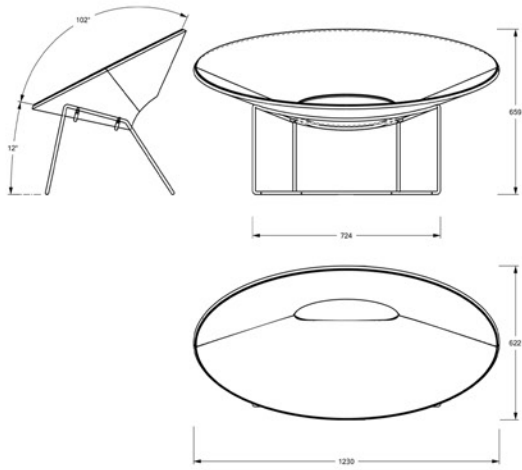

## Ellipse

Ellipse椅, Timo Ripatti 设计于2008。Ellipse椅子为使用者创造了自己的保护和个人空间。空闲的时候,这把椅子是敞开的,很有吸引力,很出众,是一件耐用的家具。Ellipse是一个独立的个体,但在大堂、酒吧或其他公共区域也非常适用。框架为10mm钢管。

Ellipse chair, design Timo Ripatti 2008. The Ellipse chair creates its own protective and personal space for its user. When empty, the chair is open and inviting, outstanding and a durable piece of furniture. Ellipse is an individual and independent entity but nevertheless easy to group in lobbies, bars or other public areas. The frame is 10 mm steel rod.

ELLIPSE LOUNGE CHAIR AND ELLIPSE COFFEE TABLE

ELLIPSE LOUNGE CHAIR AND INARI SOFA

Ellipse chair

金属框架

黑色

针织面料

Kvadrat :  
Revive 1/Revive2

OTE :  
Sunday