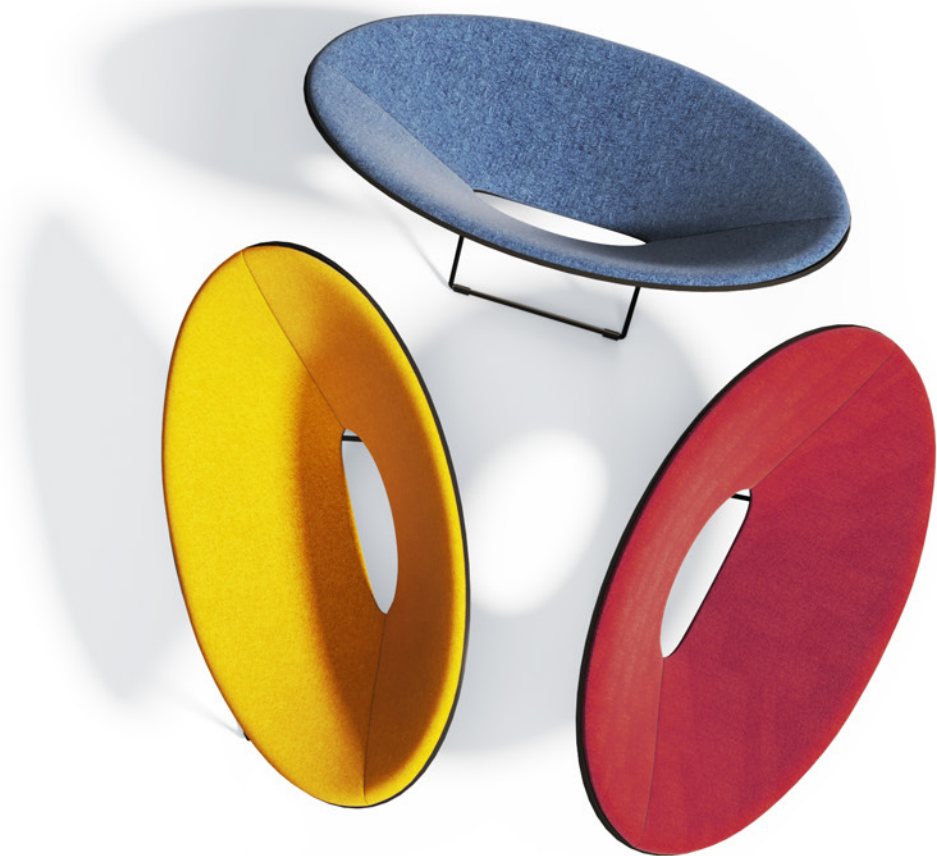

## Ellipse

Ellipse椅, Timo Ripatti 设计于2008。Ellipse椅子为使用者创造了自己的保护和个人空间。空闲的时候,这把椅子是敞开的,很有吸引力,很出众,是一件耐用的家具。Ellipse是一个独立的个体,但在大堂、酒吧或其他公共区域也非常适用。框架为10mm钢管。

Ellipse chair, design Timo Ripatti 2008. The Ellipse chair creates its own protective and personal space for its user. When empty, the chair is open and inviting, outstanding and a durable piece of furniture. Ellipse is an individual and independent entity but nevertheless easy to group in lobbies, bars or other public areas. The frame is 10 mm steel rod.